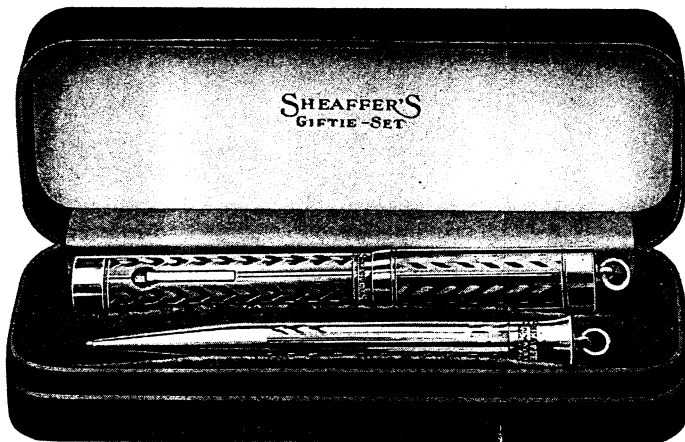

Gold filled and Sterling prices include plush box. Solid gold prices include leather box.

The "Gifts That Last"

Sheaffer's Giftie Sets

Regular length—pen five inches, pencil five inches

Set No.	Pcl. No.	Pcl. Price	Pen No.	Pen Price	Set Price
C5	CD	Gold Filled\$ 4.00	36DC	Gold Filled\$ 9.50	\$11.50
D5	DD	14K Green Gold.... 18.00	366DC	14K Green Gold..... 35.00	50.00